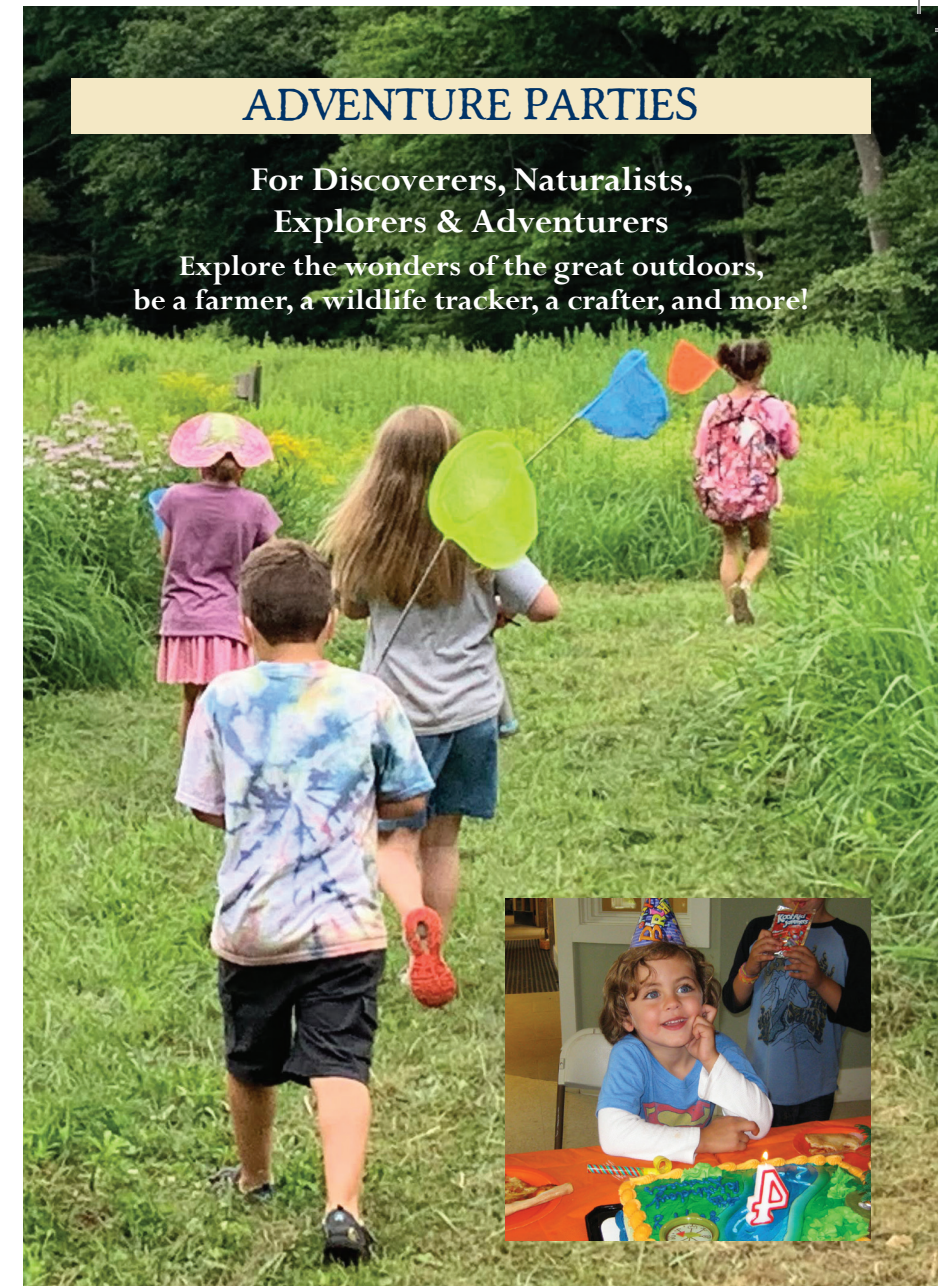

Our birthday parties are a great way to explore the property and to make discoveries along the way! They are thoughtfully designed in ways to keep party goers of all ages happily engaged!

Parties include:

For over 35 years we have provided our members with ways to explore their passions for the natural world.

Following the vision of our Founder, actress Carmen Mathews, our talented staff members provide a myriad of opportunities for our members, donors, volunteers, and friends. Carmen's interest in the environment, agriculture, science, local history, and the arts paved the way for hands-on educational experiences that take place on our glorious 102-acre property.

To learn more about membership, or to join, please visit newpondfarm.org or give us a call at 203-938-2117

ADVENTURE PARTIES

For Discoverers, Naturalists,
Explorers & Adventurers

Explore the wonders of the great outdoors,
be a farmer, a wildlife tracker, a crafter, and more!

SEASONAL FARM & NATURE CRAFTS

Together we will create beautiful farm-inspired crafts to take home. Craft options will vary by season and age of participants but may include sunprints, rock painting, candle making, nature sculptures, and yarn sheep.